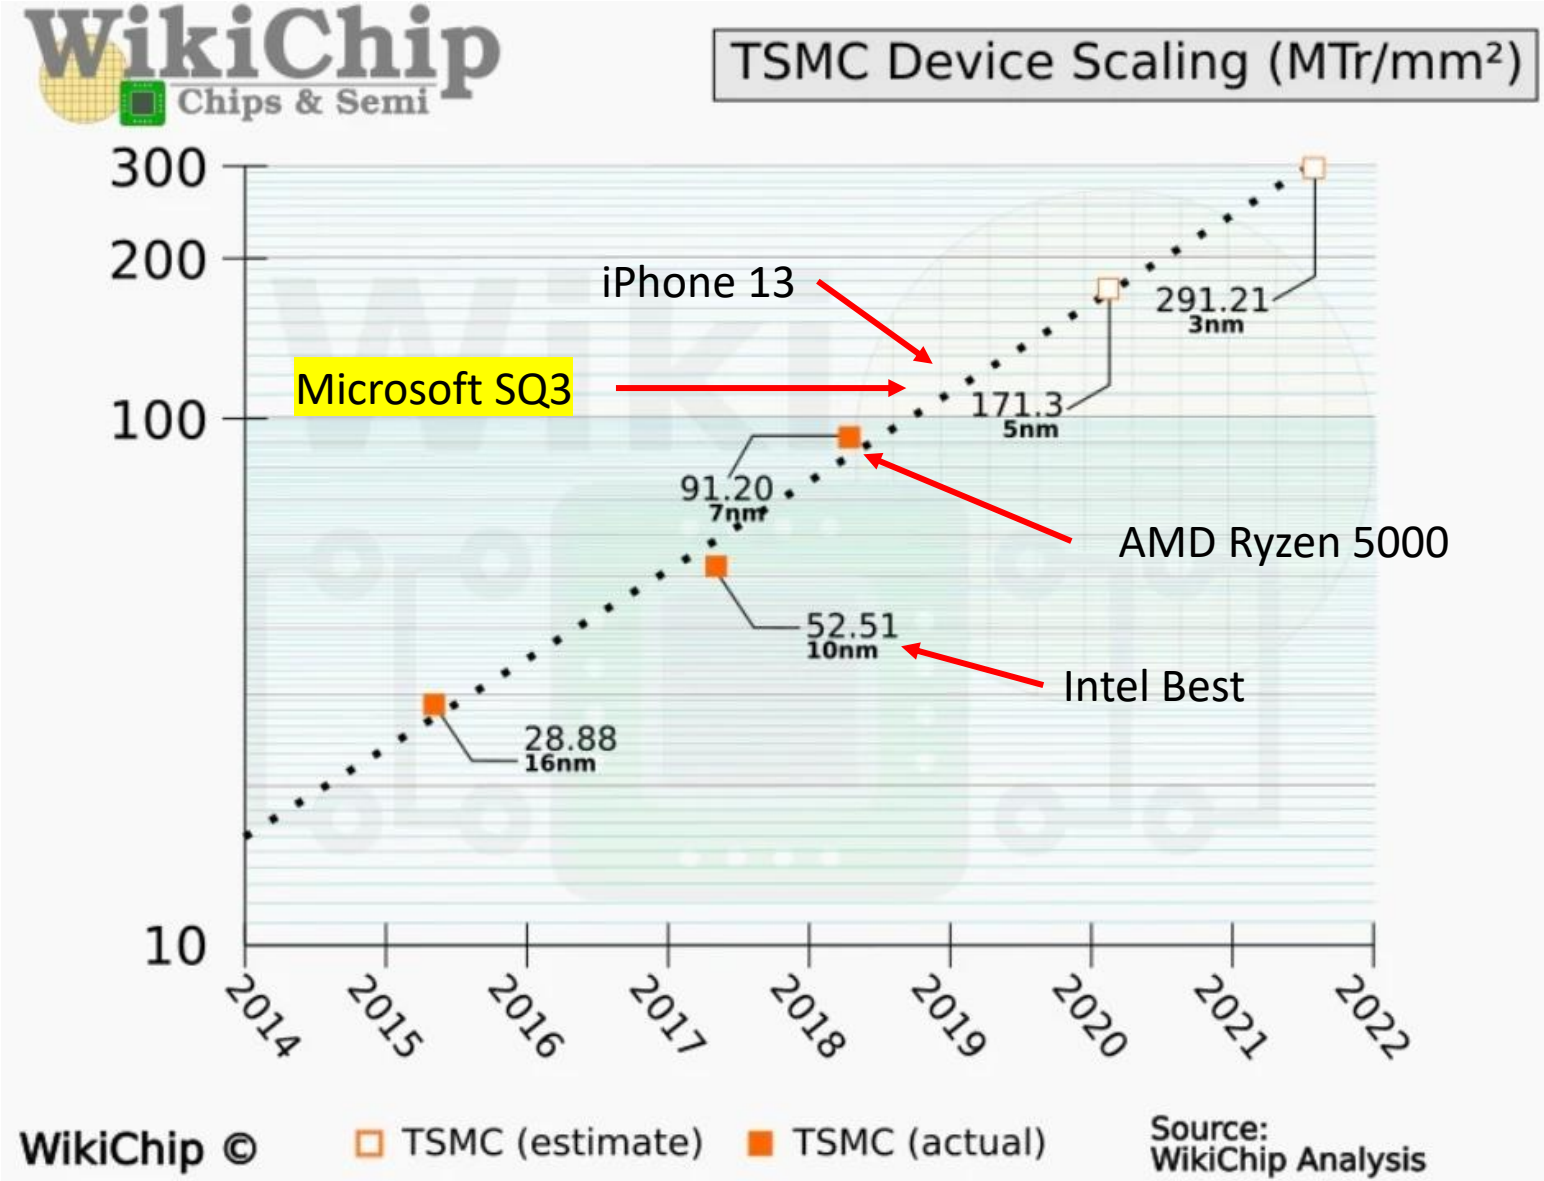

Transistor Density