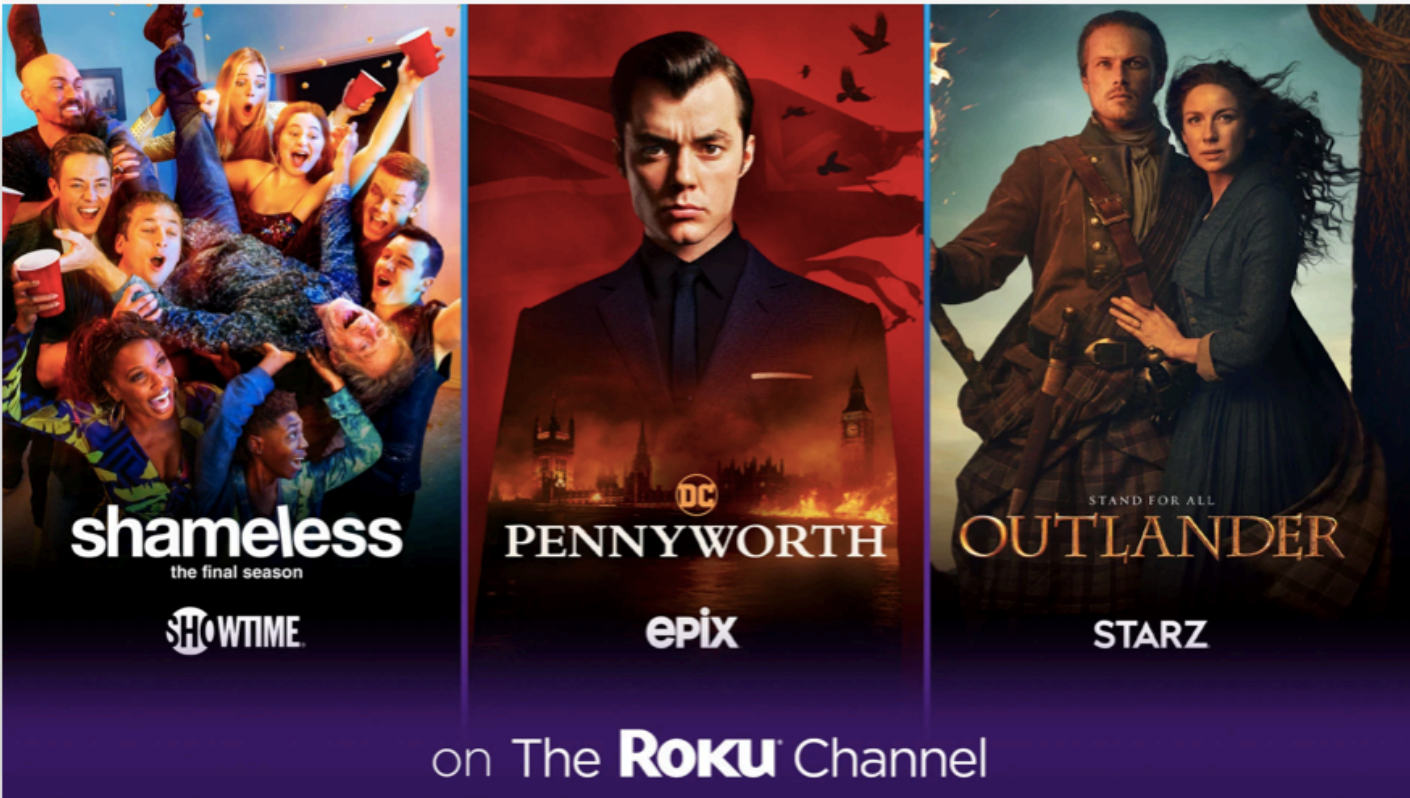

CHANNELS - PREMIUM

Enjoy 30-day free* trials of SHOWTIME®, STARZ® and EPIX.

Buy and activate a new Roku streaming device and stream free* on The Roku Channel.