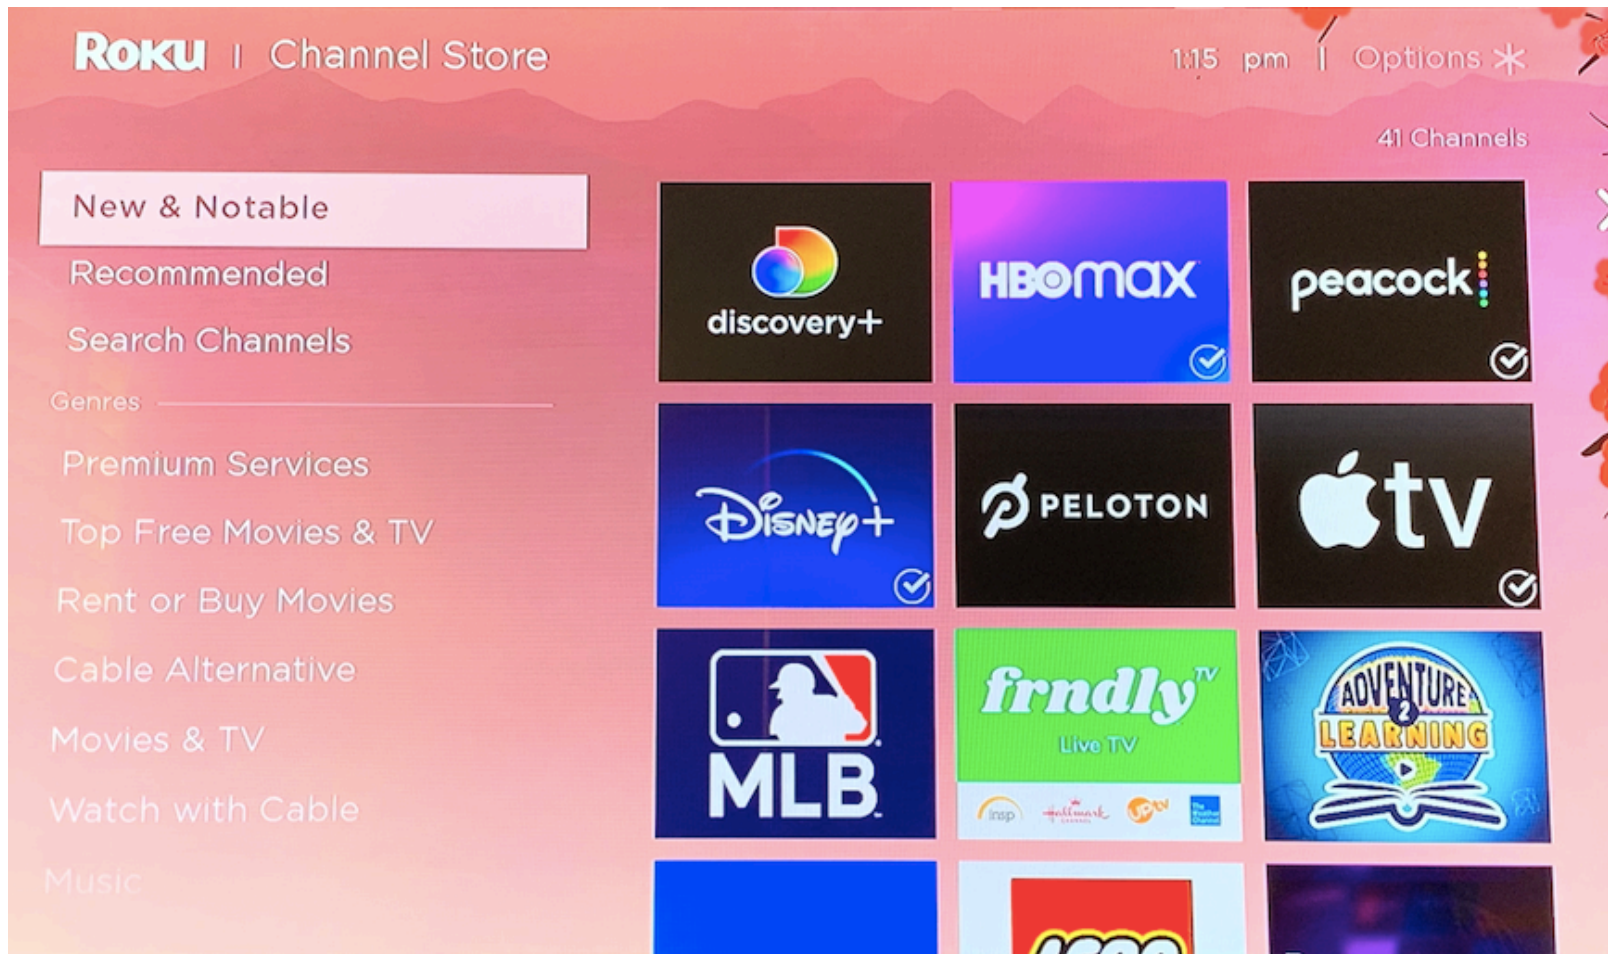

Historical drama | TV14 | 8 seasons
2010-2016

STREAMING CHANNELS - FEATURED

FEATURED – 4K EDITOR'S PICKS

STREAMING CHANNELS – NEW AND NOTABLE

STREAMING CHANNELS – RECOMMENDED

SEARCH - STREAMING CHANNELS WEATHER