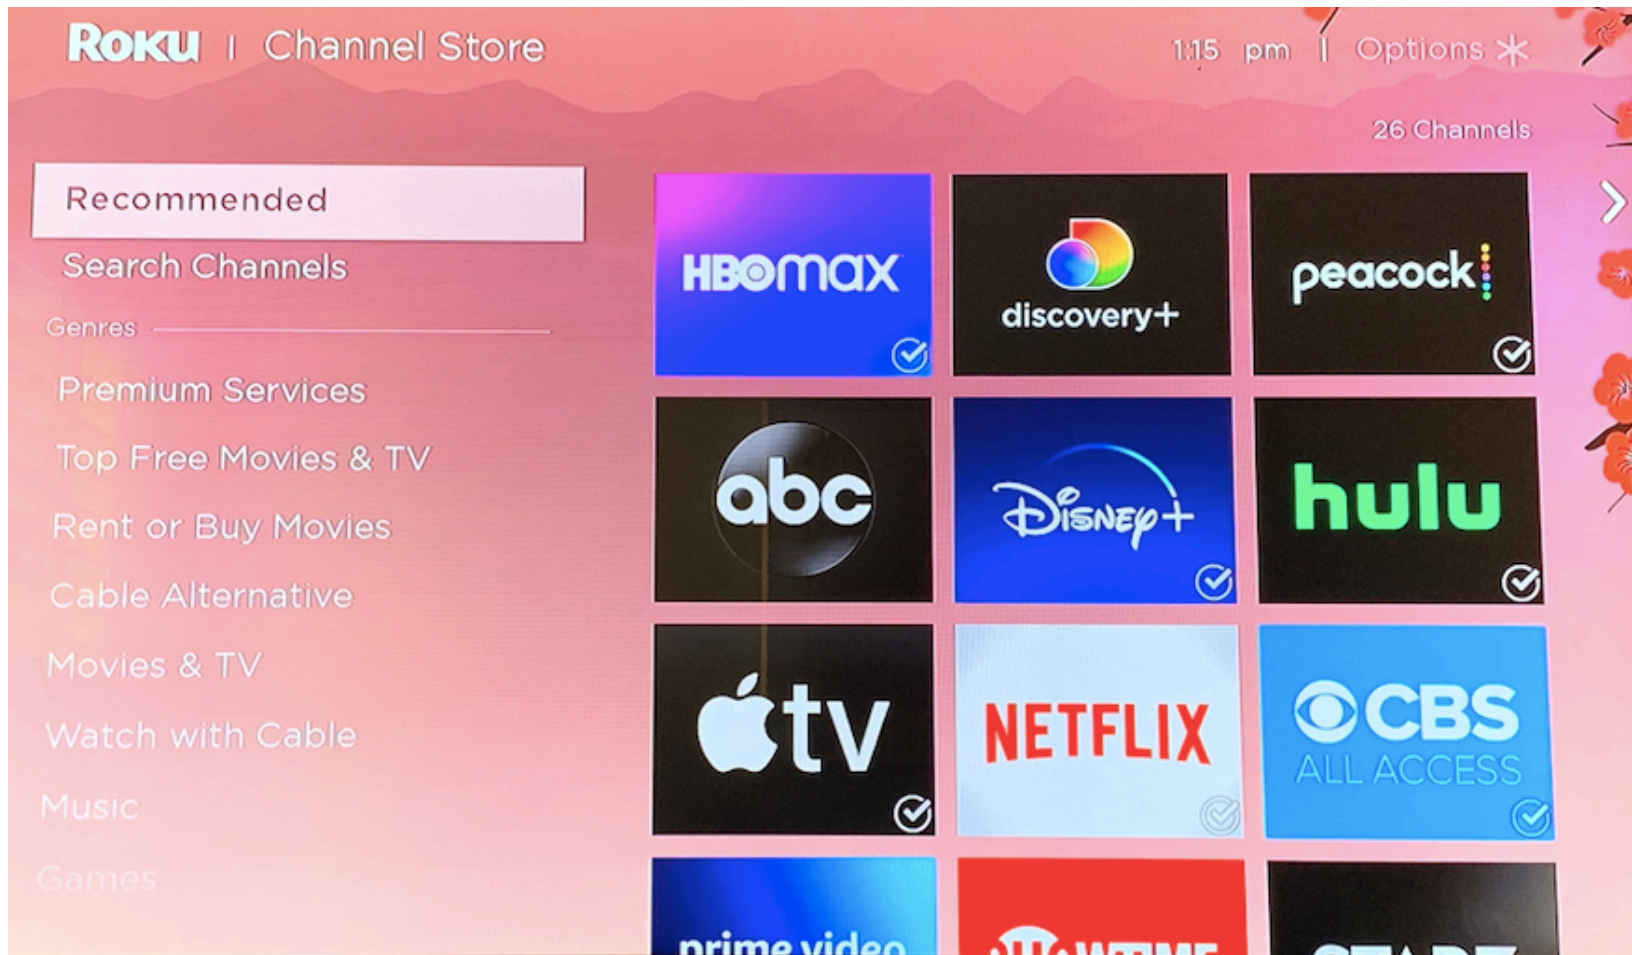

Historical drama | TV14 | 8 seasons
2010-2016

STREAMING CHANNELS - FEATURED

FEATURED – 4K EDITOR'S PICKS

STREAMING CHANNELS – NEW AND NOTABLE

STREAMING CHANNELS – RECOMMENDED

SEARCH - STREAMING CHANNELS WEATHER