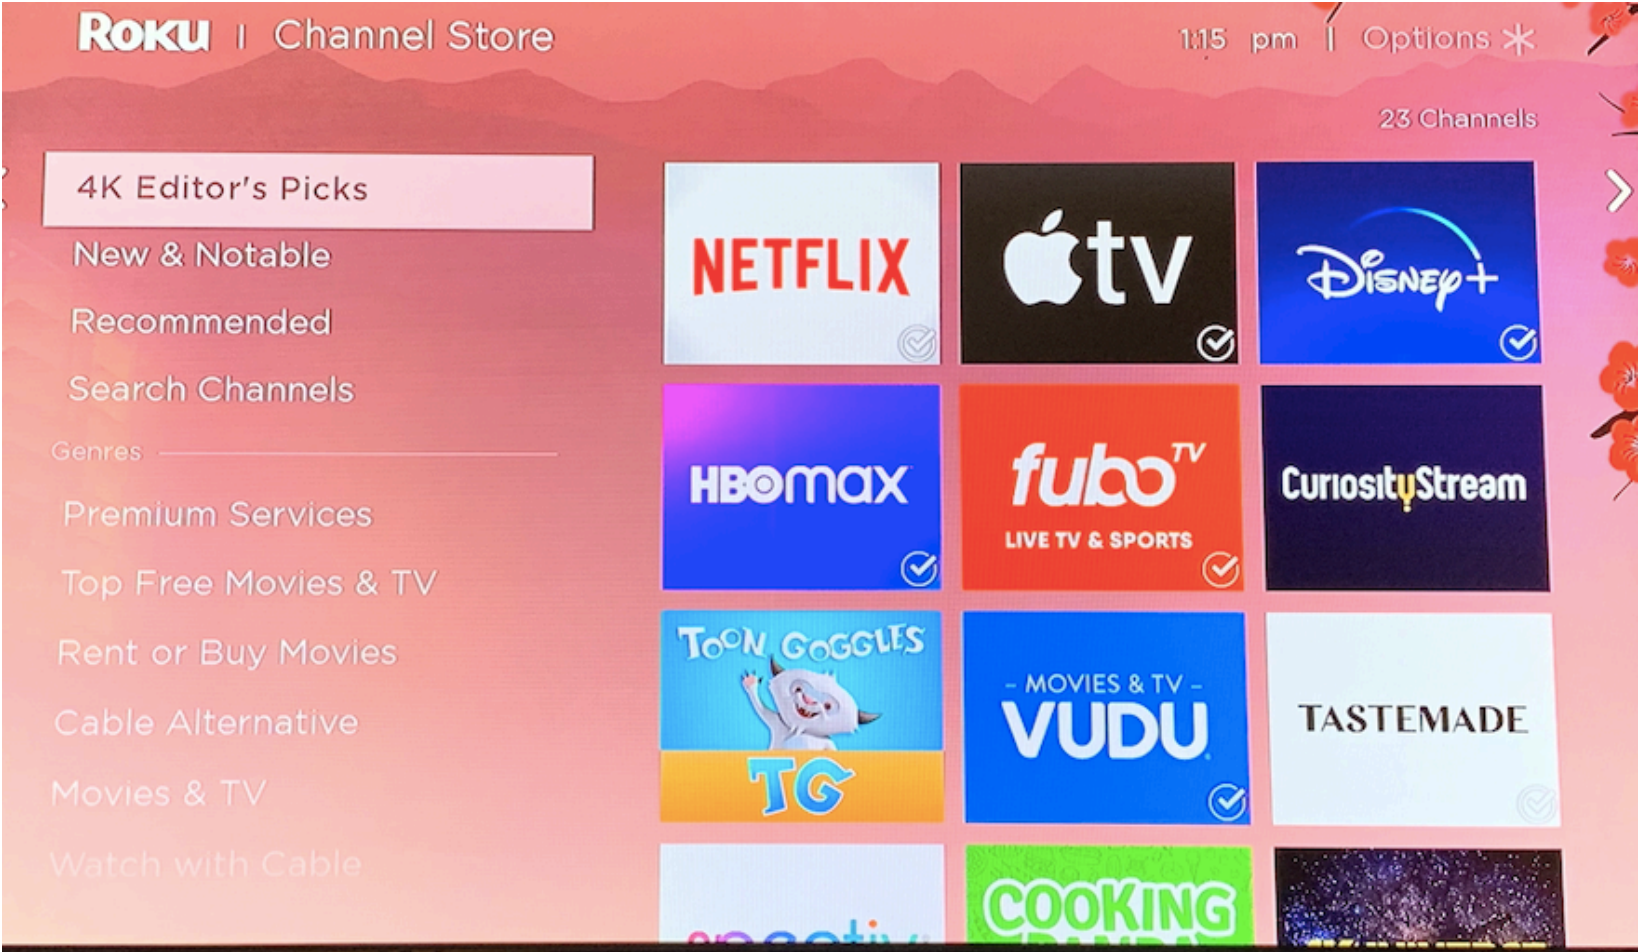

FEATURED – 4K EDITOR'S PICKS