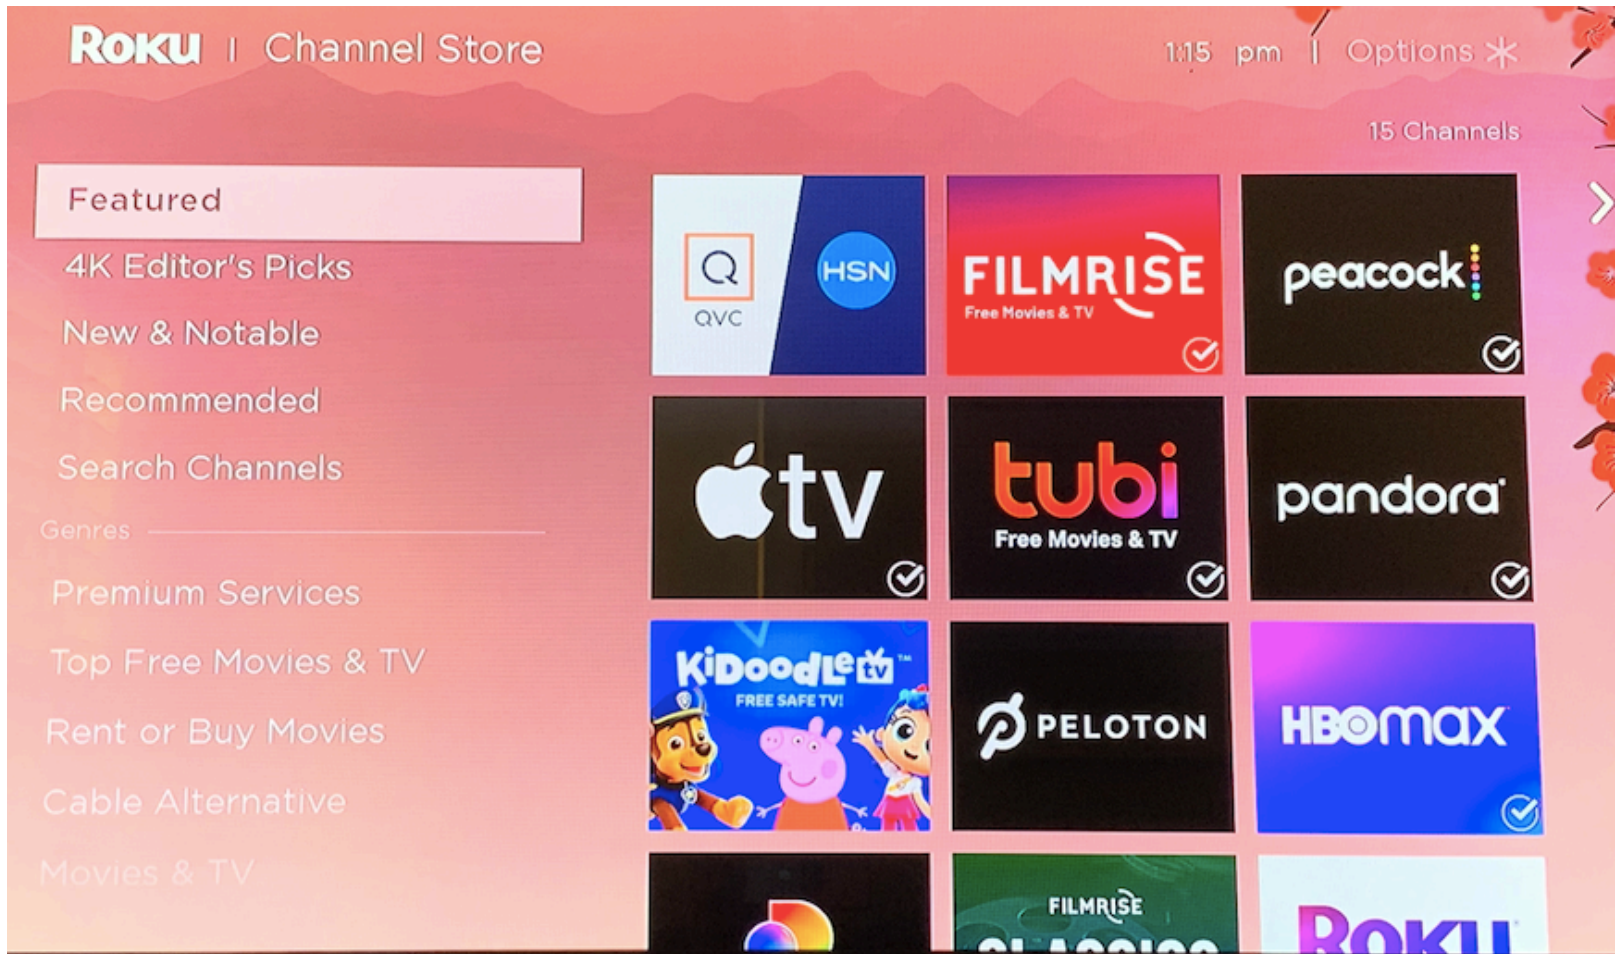

STREAMING CHANNELS - FEATURED