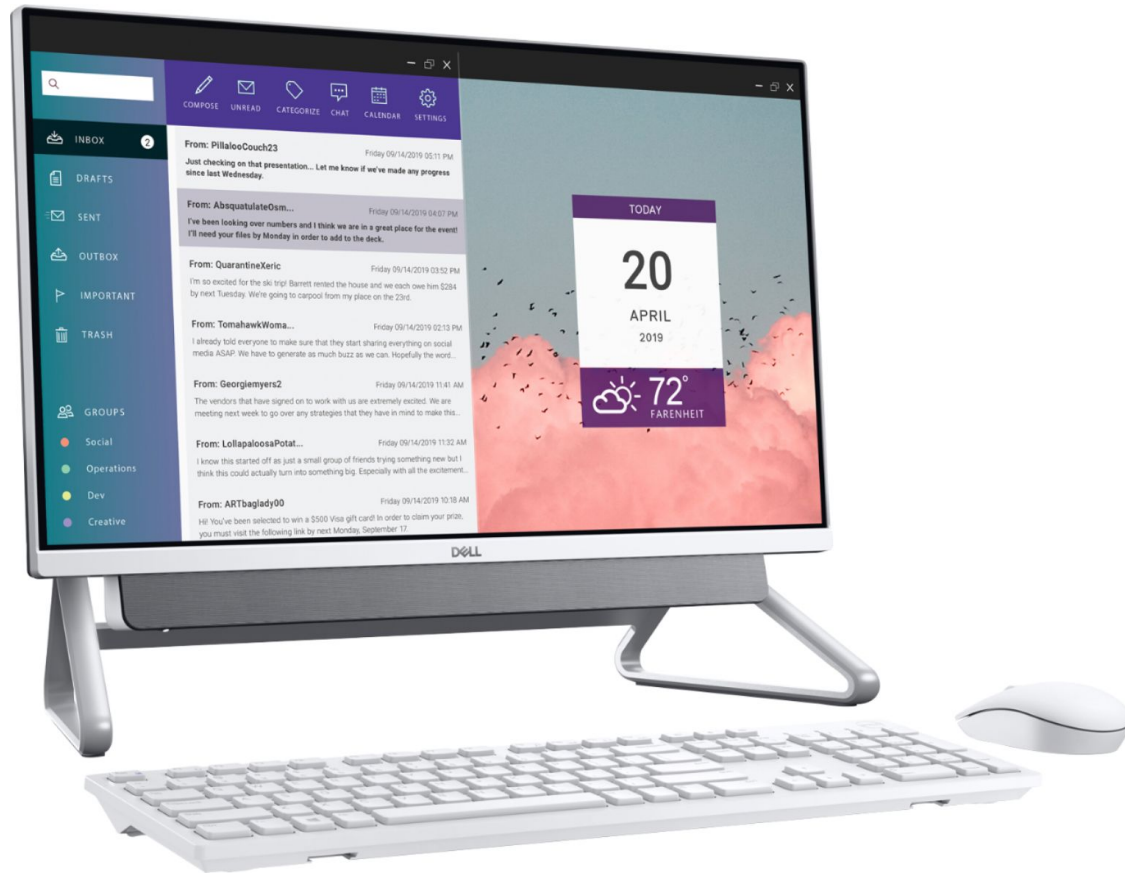

All In Ones

Includes:

**Webcam
Speakers
Monitor**

Gets rid of a lot of cables.

Touch and non touch screens

**Prices have dropped due to
micro technology in laptops.**