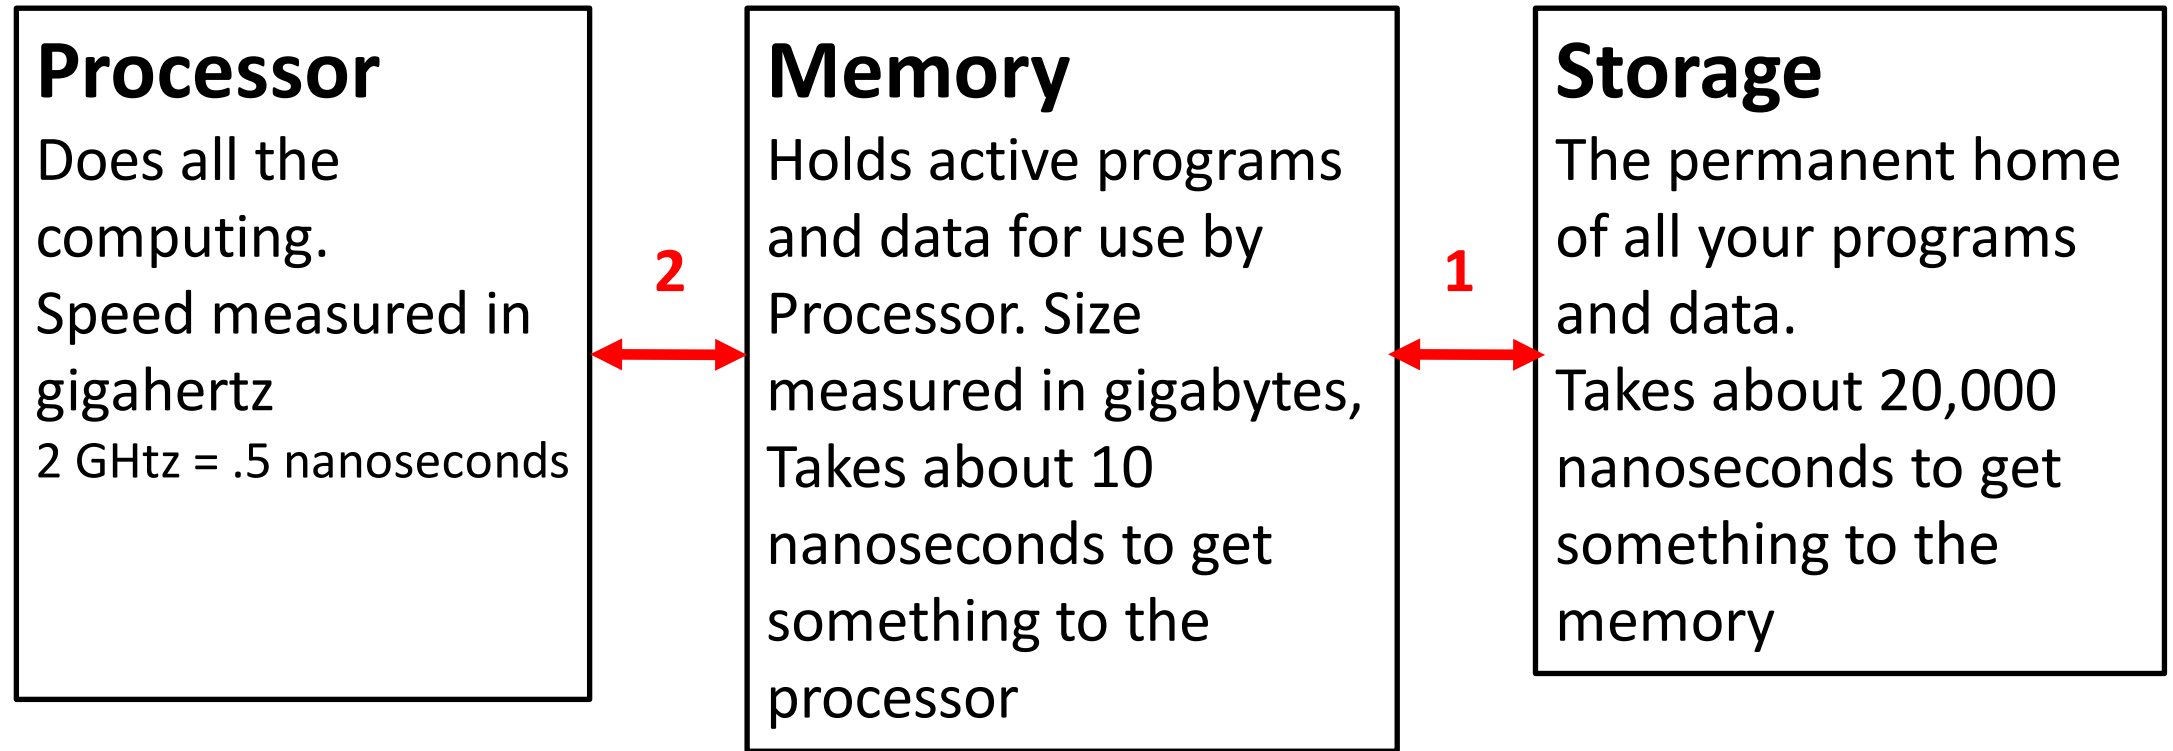

Largest Effects on PC Speed

1. How often Storage is accessed (Size of Memory, # of active programs)
2. How often Memory is accessed (Size of processor cache, # of active programs)