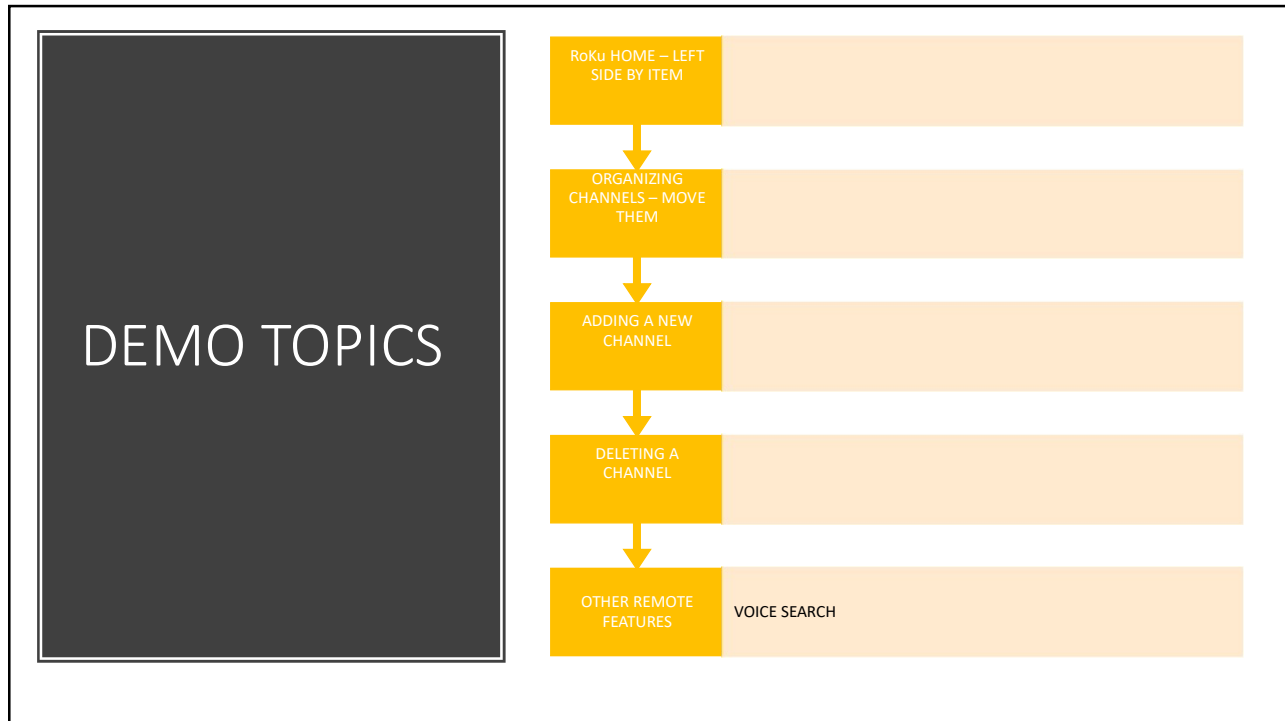

19

How do I set it up?

It's easy!

Power up your Roku device

Roku players
Plug into your TV

Connect the Roku device to the internet

Modem/router

Create a Roku account and activate your device

Happy streaming

Tip: All Roku players connect to your TV with HDMI. Roku Express+ adds the option to connect via a composite cable which works with older TVs.

20

10