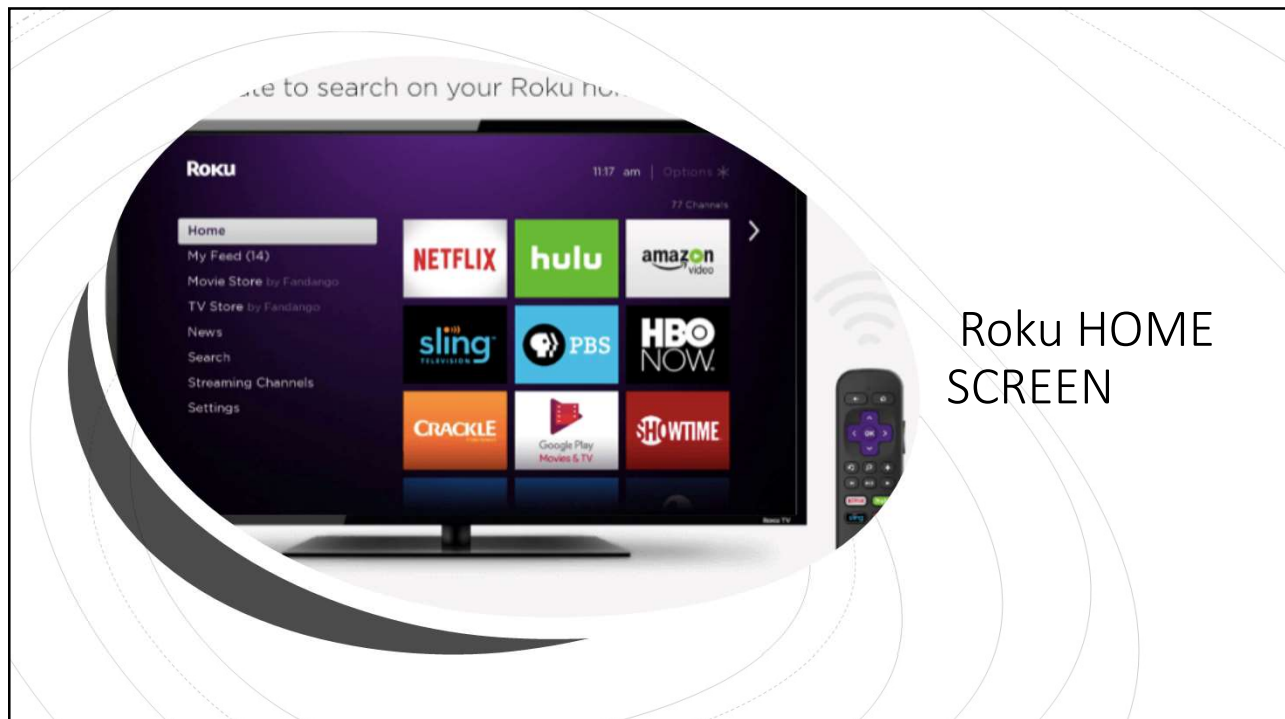

TIPS AND TRICKS - CHANNEL

- PERSONALIZE HOME SCREEN
- FREE CONTENT
- VOICE REMOTE SEARCH
- MOBILE APP
- WIRELESS SPEAKERS
- WATCH RoKu CHANNEL ON PHONE
- GUEST MODE
- ANTENNA TV FEATURES

17

18