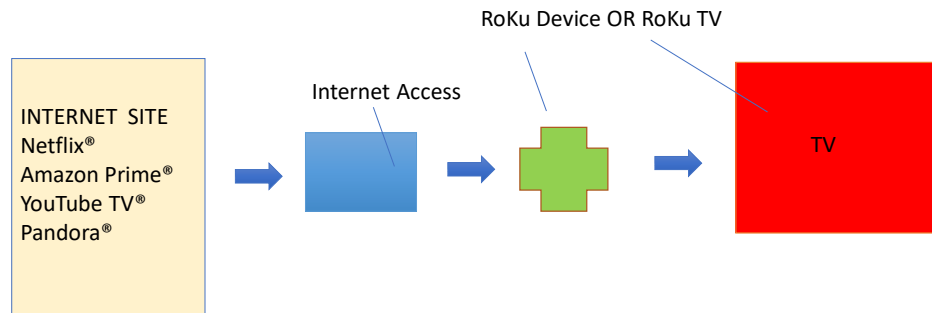

RoKu ENABLES OUTSTANDING STREAMING

- RoKu system makes it possible to access and stream (view) content from the internet primarily to your television

3

RoKu - BACKGROUND

- **FOUNDER -Anthony Wood** founded Roku in 2002 and has been its CEO since then. Recognized early that streaming could replace cable. **Anthony** also briefly served as Vice President of Internet TV at Netflix.
- **NAME** -Comes from the Japanese word 六 (**roku**) meaning "six" and was named because it was the sixth company that Anthony Wood .
- **BUSINESS MODEL** - **Roku** sells devices inexpensively and generates revenue from advertising sales, subscription and transaction revenue share, sales of branded channel buttons on remote controls, and licensing arrangements with TV brands and service operators.

4