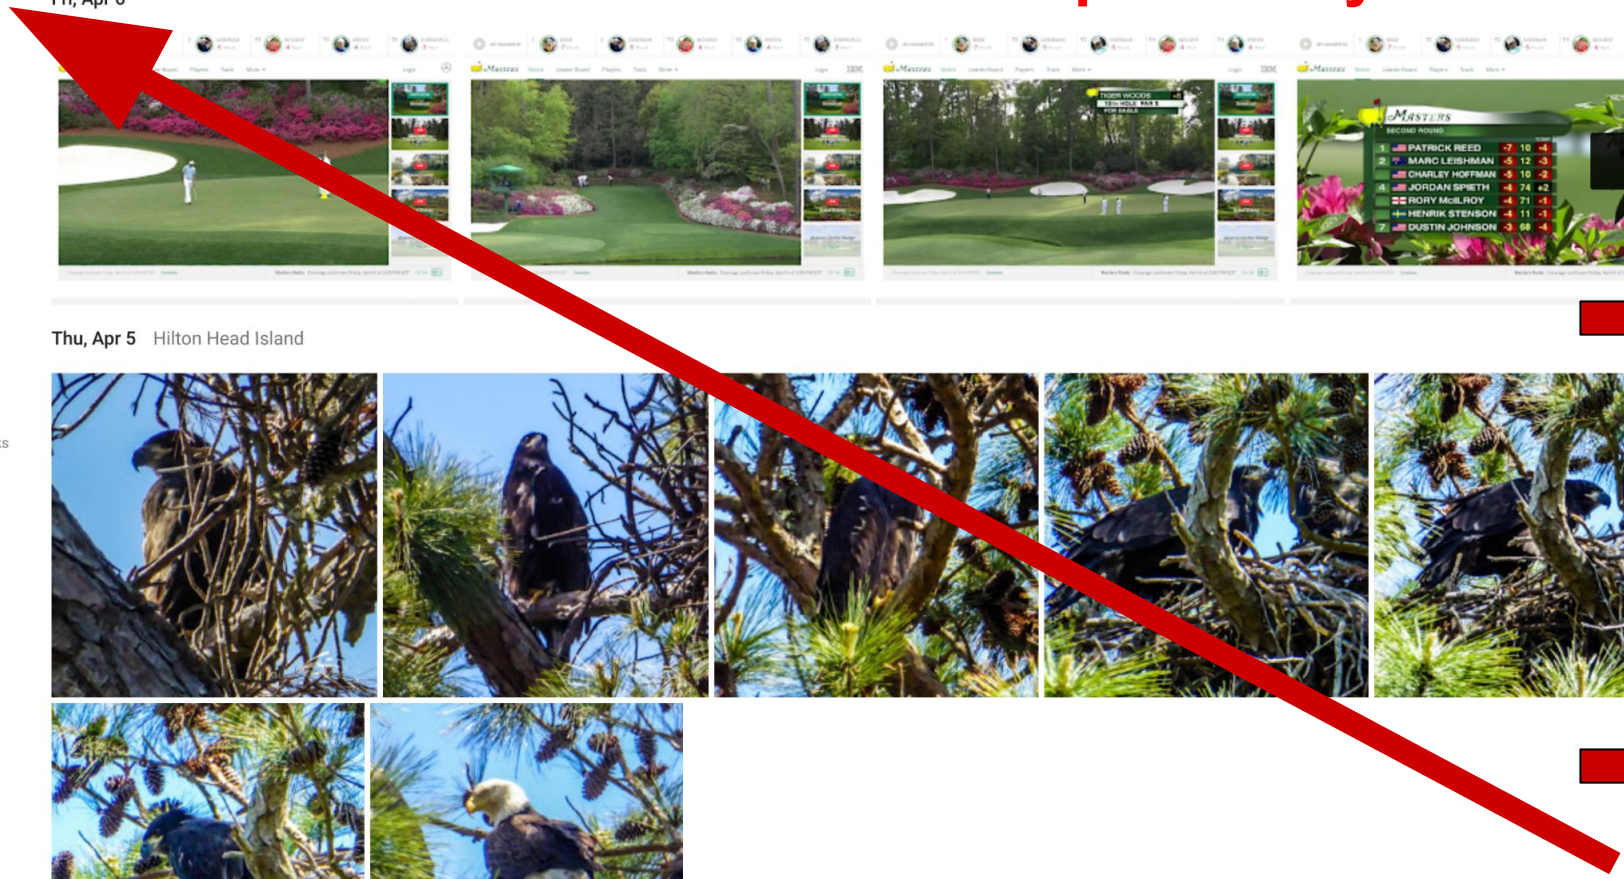

Photo books

photos.google.com

"Photos"

Thu, Apr 5 Hilton Head Island

"Calendar" - to find photos by date

- Photos
- Albums
- Assistant
- Sharing
- Photo books

Fri, Apr 6

Thu, Apr 5 Hilton Head Island

- 2018
- 2017
- 2016
- 2015
- 2014
- 2013
- 2011
- 1972

CREATE UPLOAD

Google Photos

Search "birthday"

CREATE

UPLOAD

2

Photos