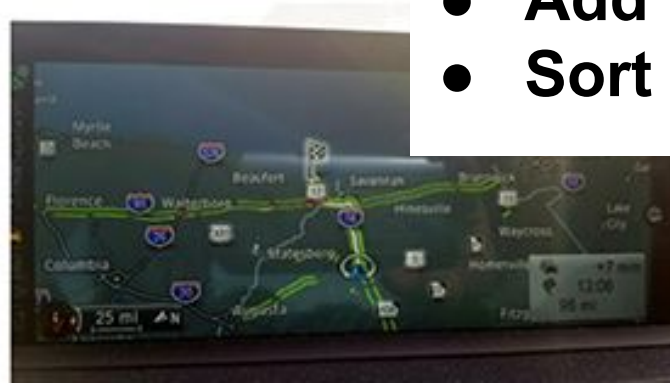

Edit Albums

Dec 2-28 · Shared

- Add Photos
- Add Text
- Add Locations
- Sort Photos