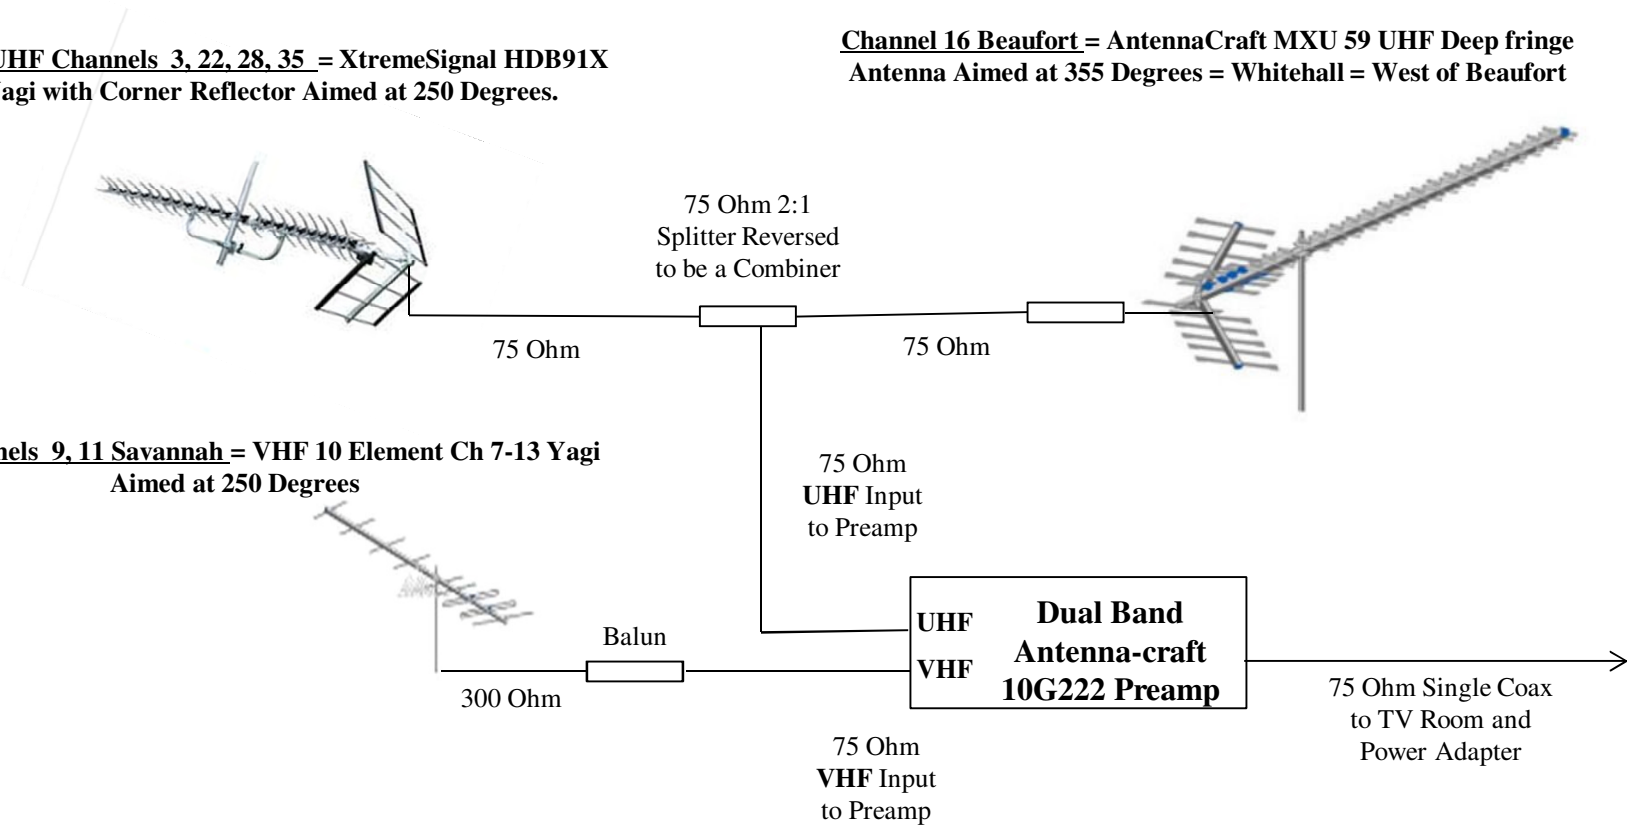

OTA Attic Antennas & Pre Amp

Savannah UHF Channels 3, 22, 28, 35 = XtremeSignal HDB91X
UHF Yagi with Corner Reflector Aimed at 250 Degrees.

Channel 16 Beaufort = AntennaCraft MXU 59 UHF Deep fringe
Antenna Aimed at 355 Degrees = Whitehall = West of Beaufort

VHF Channels 9, 11 Savannah = VHF 10 Element Ch 7-13 Yagi
Aimed at 250 Degrees

All Channels Including: 3, 9, 11, 16, 22, 24, 28, 35, and their sub-channels come in very well at high signal levels.