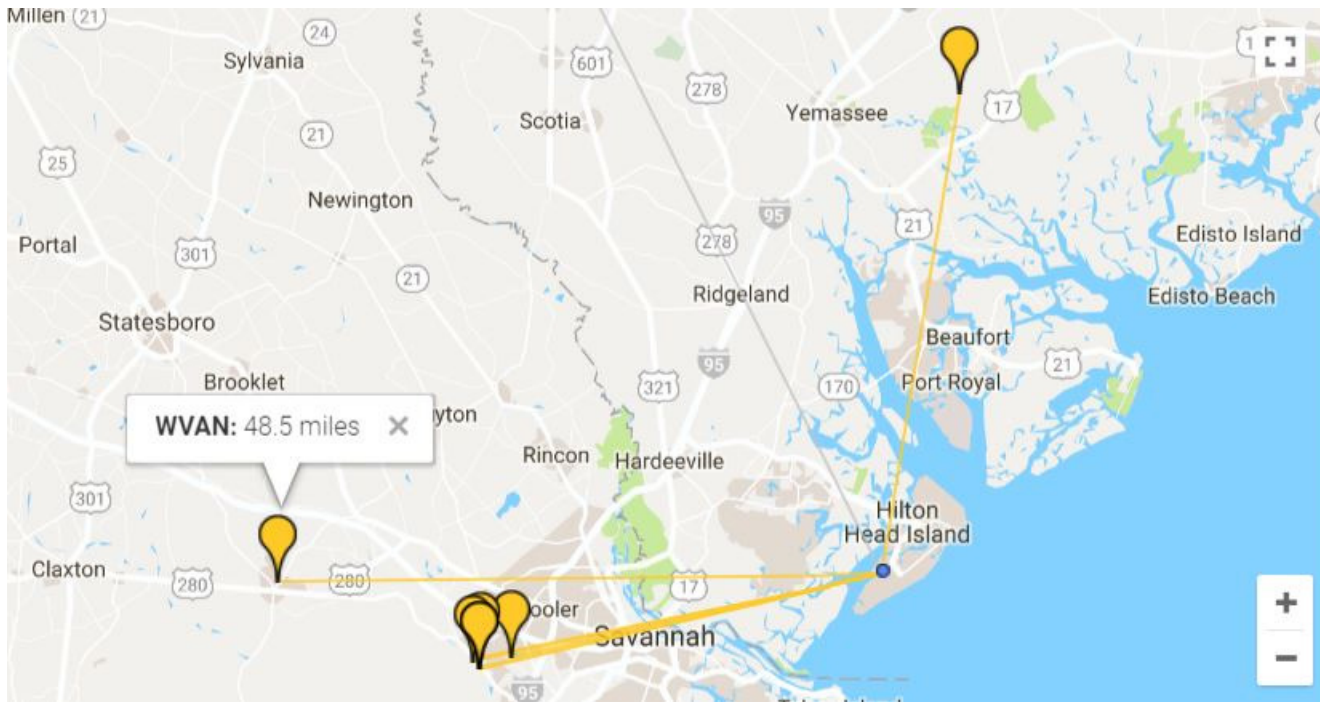

OTA Channels Near Hilton Head

| TV Station | Network | Channel | Location | Miles Away | Direction | Frequency (MHz) |
|------------|---------|-------------|--------------------------|------------|-----------|-----------------|
| ● WSAV | NBC | 3 | SAVANNAH, GA | 30.6 | W | 626 |
| ● WVAN | PBS | 9 | SAVANNAH, GA | 48.5 | W | 192 3 |
| ● WTOG | CBS | 11 | SAVANNAH, GA | 33.6 | W | 204 3 |
| ● WEBA | PBS | 14 | ALLENDALE, SC | 79.5 | NNW | 590 |
| ● WJWJ | PBS | 16 | BEAUFORT, SC | 38.9 | N | 656 |
| ● WJCL | ABC | 22 | SAVANNAH, GA | 32.9 | W | 524 |
| ● WTGS | FOX | 28 | HARDEEVILLE, SC 2 | 33.2 | W | 560 |
| ● WGSA | CW | 34 1 | BAXLEY, GA | 33.2 | W | 602 |

Notes:

1 – This should say channel 35

2 – Transmitter in/near Savannah

3 – VHF Low Power (ERP about 15 kw vs 1000 kw for Channel 3)

Location of OTA Transmitters Near Hilton Head

Multi – Channel OTA Setup on Hilton Head