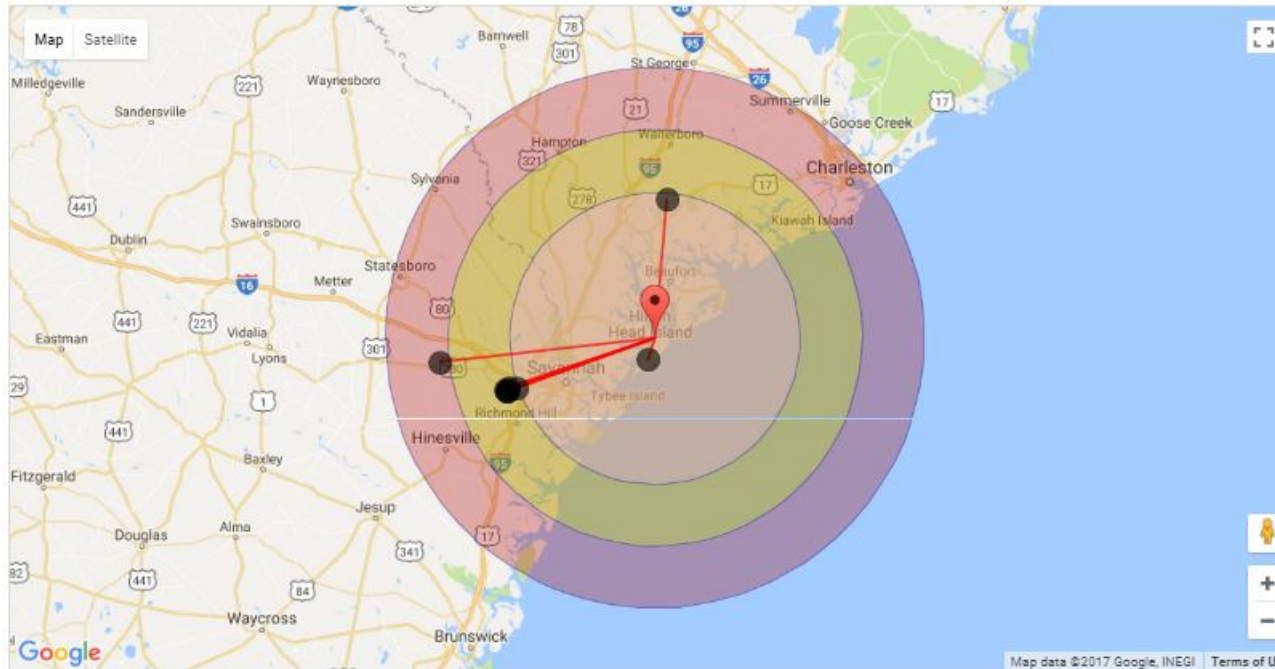

Updated 11/23/13

Channel 16 UHF Deep Fringe Antenna Aimed at Whitehall SC 11/23/13

AntennaCraft 10G222: 29 DB each in VHF and UHF with separate Coax Inputs and Internal Combiner to Single Coax Output

OTA Transmitter Map

Map Legend

 Orange
35 mile radius

 Yellow
50 mile radius

 Pink
60 mile radius

 Black
Transmitter

<https://www.antennasdirect.com/transmitter-locator.html>

OTA Transmitters 1

Search Results: Found 8 transmitters within 65 miles of 29926